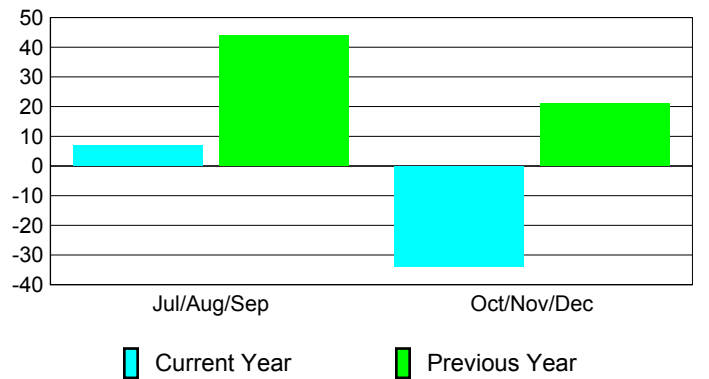

Gender Comparison 2010-2011